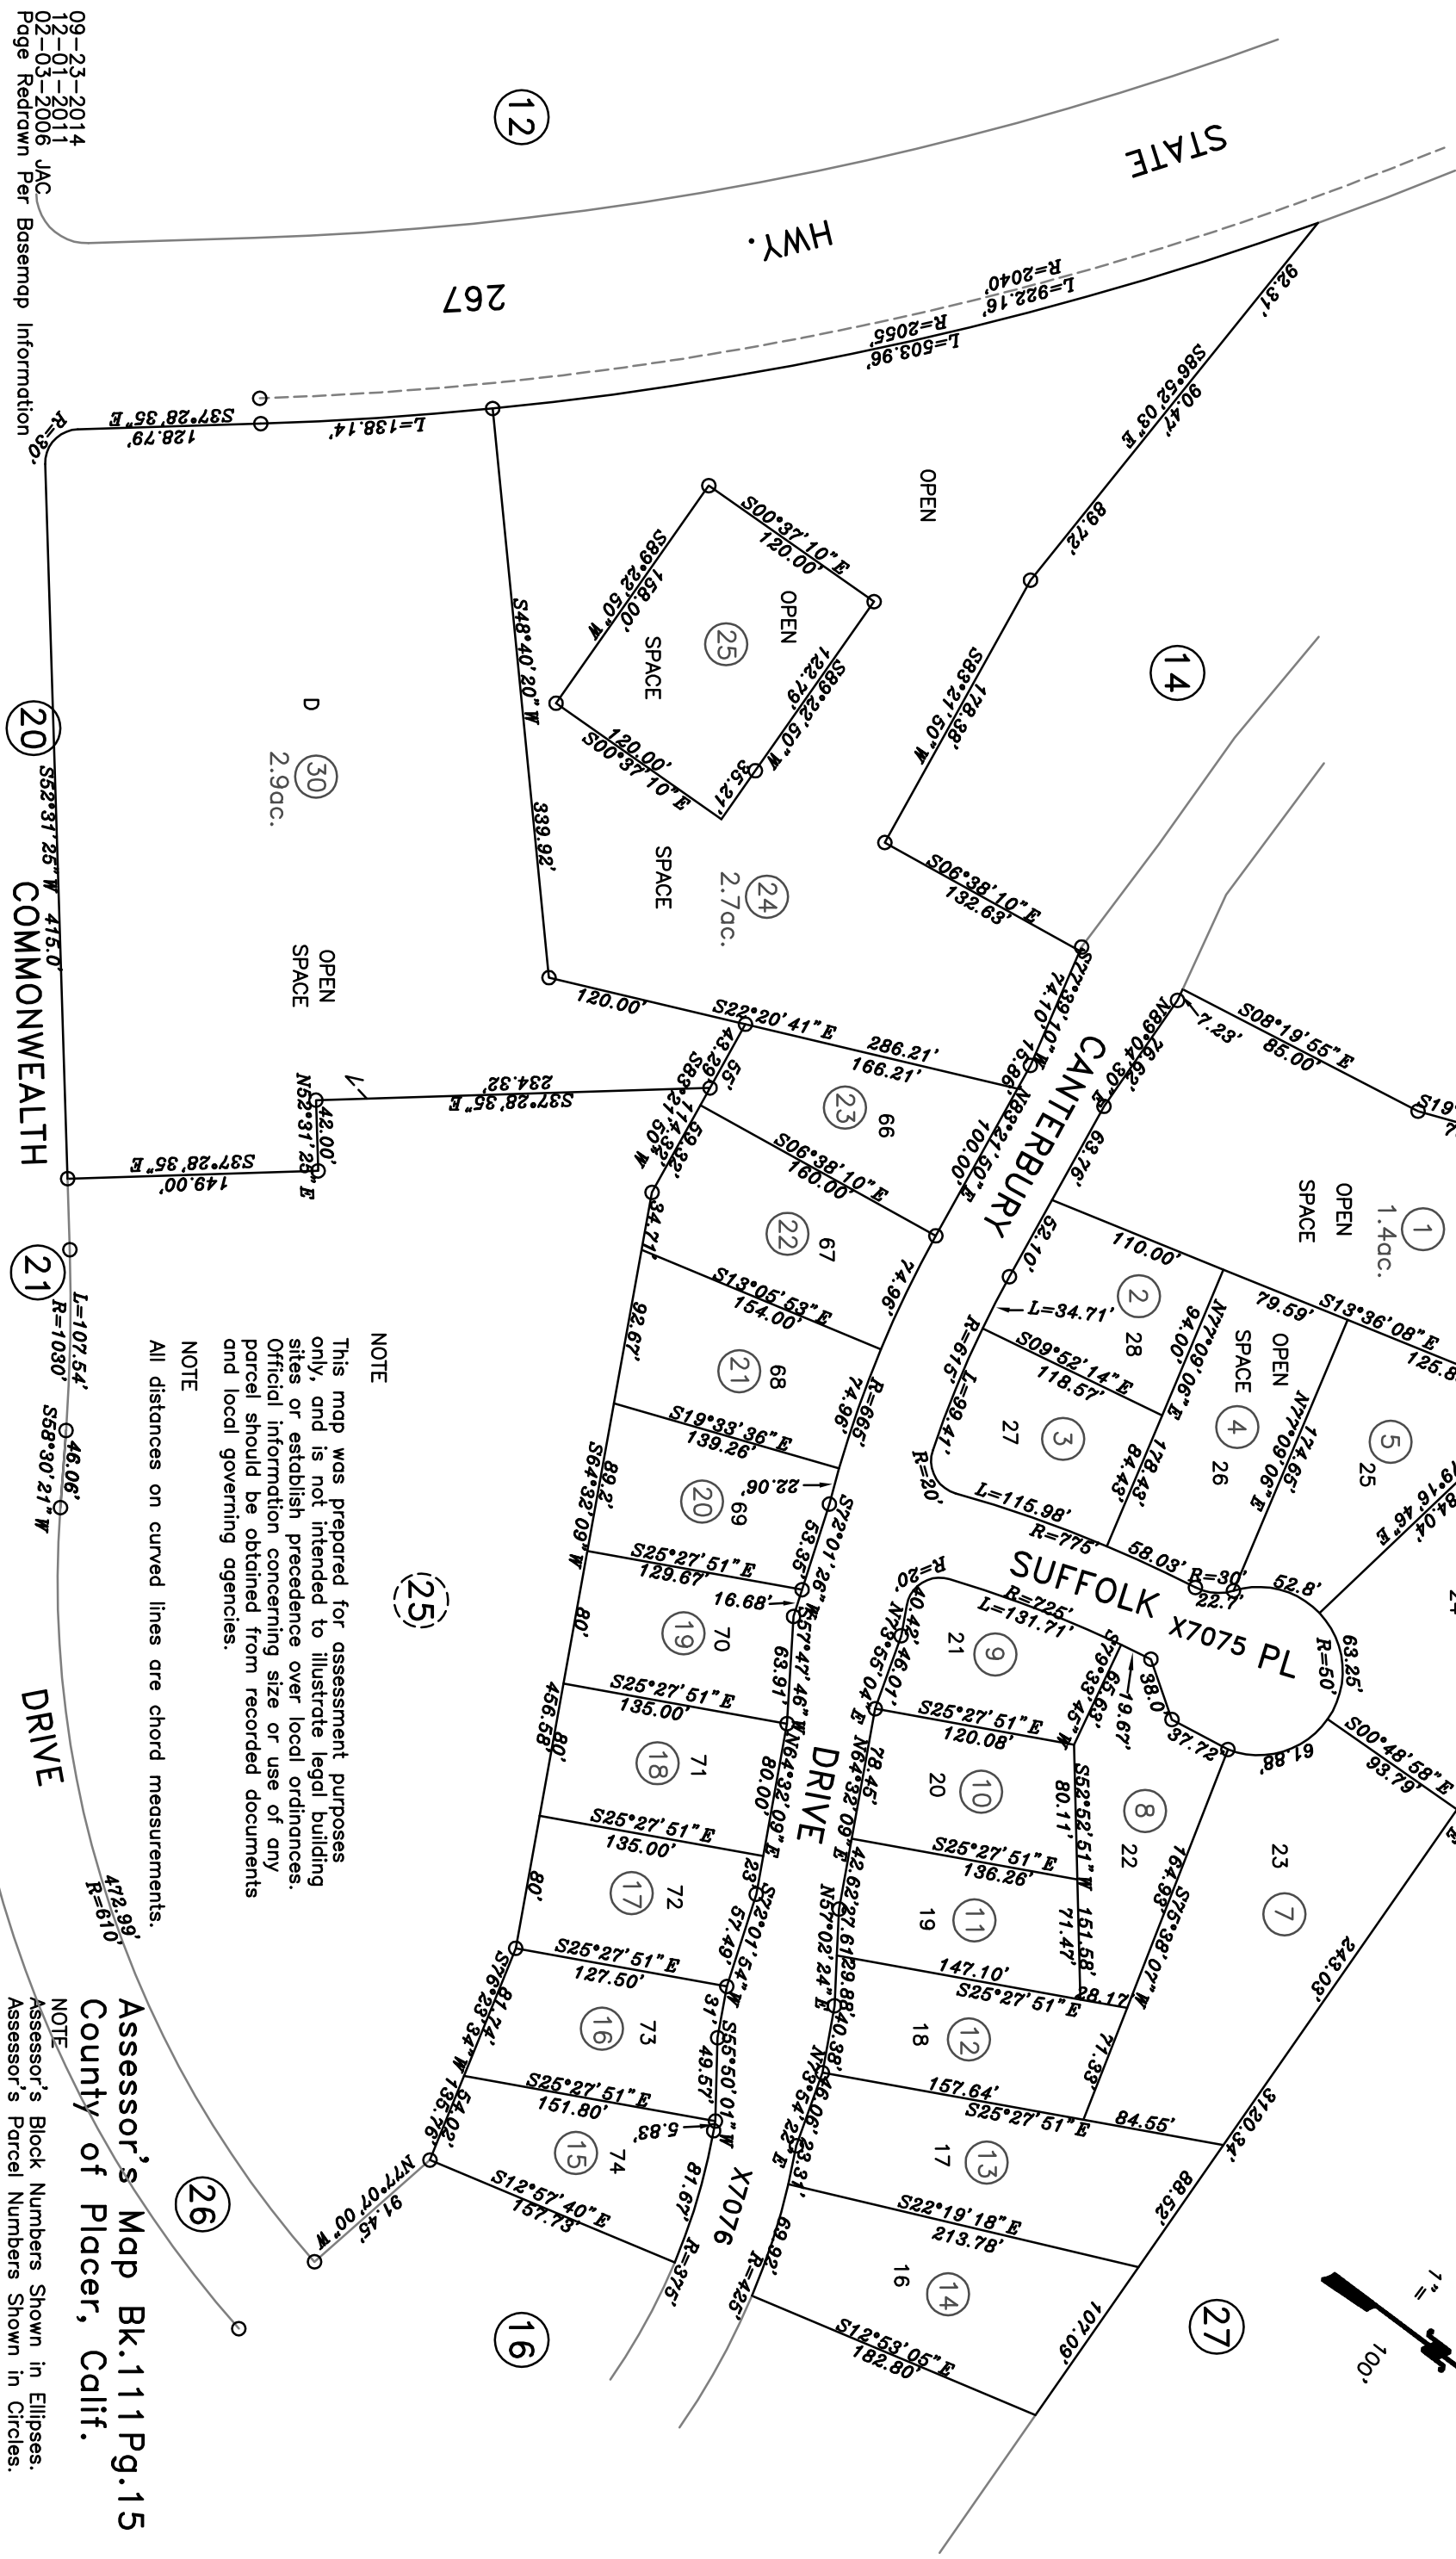

POR. SEC. 12, T. 16N., R. 17E., M.D.B.&M.  
 Kingswood Estates Unit 2, M.O.R. Bk. J, Pg. 46  
 Kingswood Estates Unit 2, M.O.R. Bk. J, Pg. 87

111-15

NOTE  
 This map was prepared for assessment purposes only, and is not intended to illustrate legal building sites or establish precedence over local ordinances. Official information concerning size or use of any parcel should be obtained from recorded documents and local governing agencies.

NOTE  
 All distances on curved lines are chord measurements.

09-23-2014  
 12-01-2014  
 02-03-2006  
 Page Redrawn Per Basemap Information

COMMONWEALTH

DRIVE

Assessor's Map Bk. 111 Pg. 15  
 County of Placer, Calif.  
 NOTE  
 Assessor's Block Numbers Shown in Ellipses.  
 Assessor's Parcel Numbers Shown in Circles.